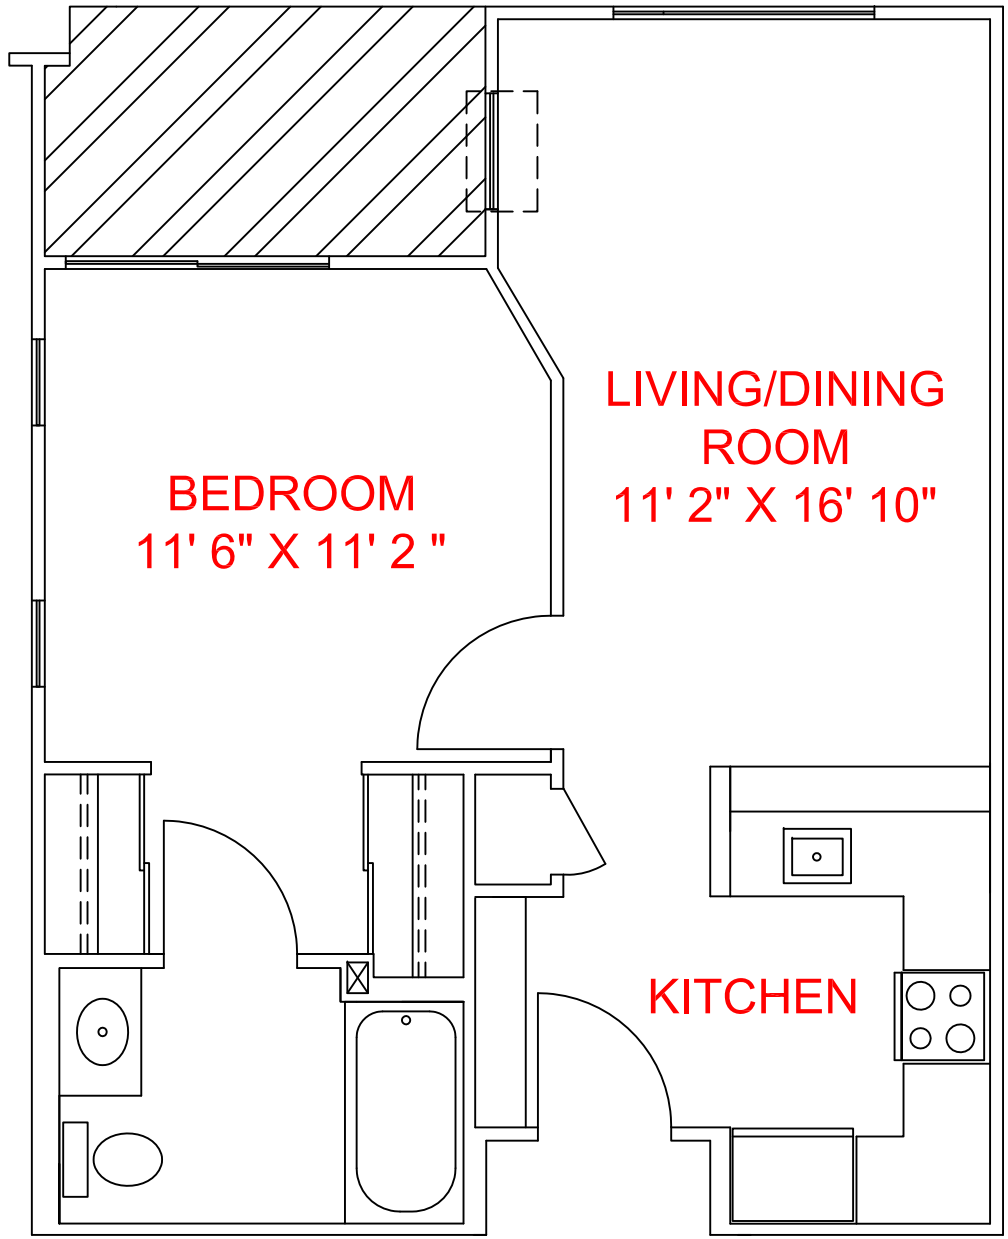

LIVING/DINING  
ROOM  
17' 9" X 13' 7"

BEDROOM  
13' 1" X 11' 9"

KITCHEN

UNIT TYPE A  
1 BEDROOM

**BEDROOM**  
11' 6" X 11' 2"

**LIVING/DINING**  
**ROOM**  
11' 2" X 16' 10"

**KITCHEN**

**UNIT TYPE B**  
**1 BEDROOM**

**BEDROOM**  
11' 4" X 11' 4"

**LIVING/DINING  
ROOM**  
11' 5" X 16' 10"

**KITCHEN**

**UNIT TYPE C**  
**1 BEDROOM**