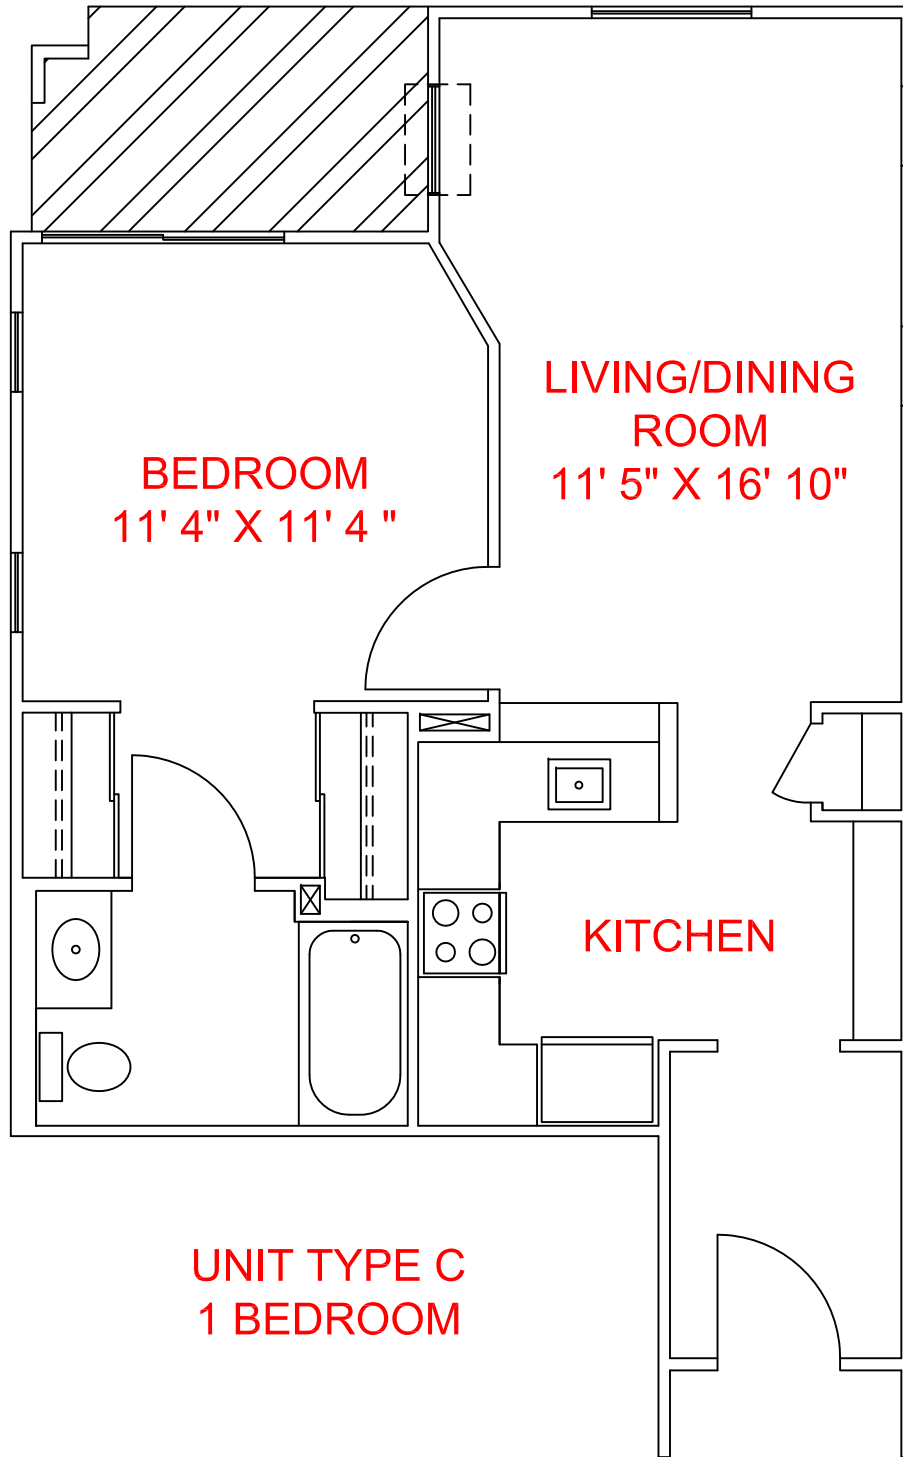

LIVING/DINING  
ROOM  
17' 9" X 13' 7"

BEDROOM  
13' 1" X 11' 9"

KITCHEN

UNIT TYPE A  
1 BEDROOM

**BEDROOM**  
11' 6" X 11' 2"

**LIVING/DINING**  
**ROOM**  
11' 2" X 16' 10"

**KITCHEN**

**UNIT TYPE B**  
**1 BEDROOM**

**BEDROOM**  
11' 4" X 11' 4"

**LIVING/DINING  
ROOM**  
11' 5" X 16' 10"

**KITCHEN**

**UNIT TYPE C**  
**1 BEDROOM**