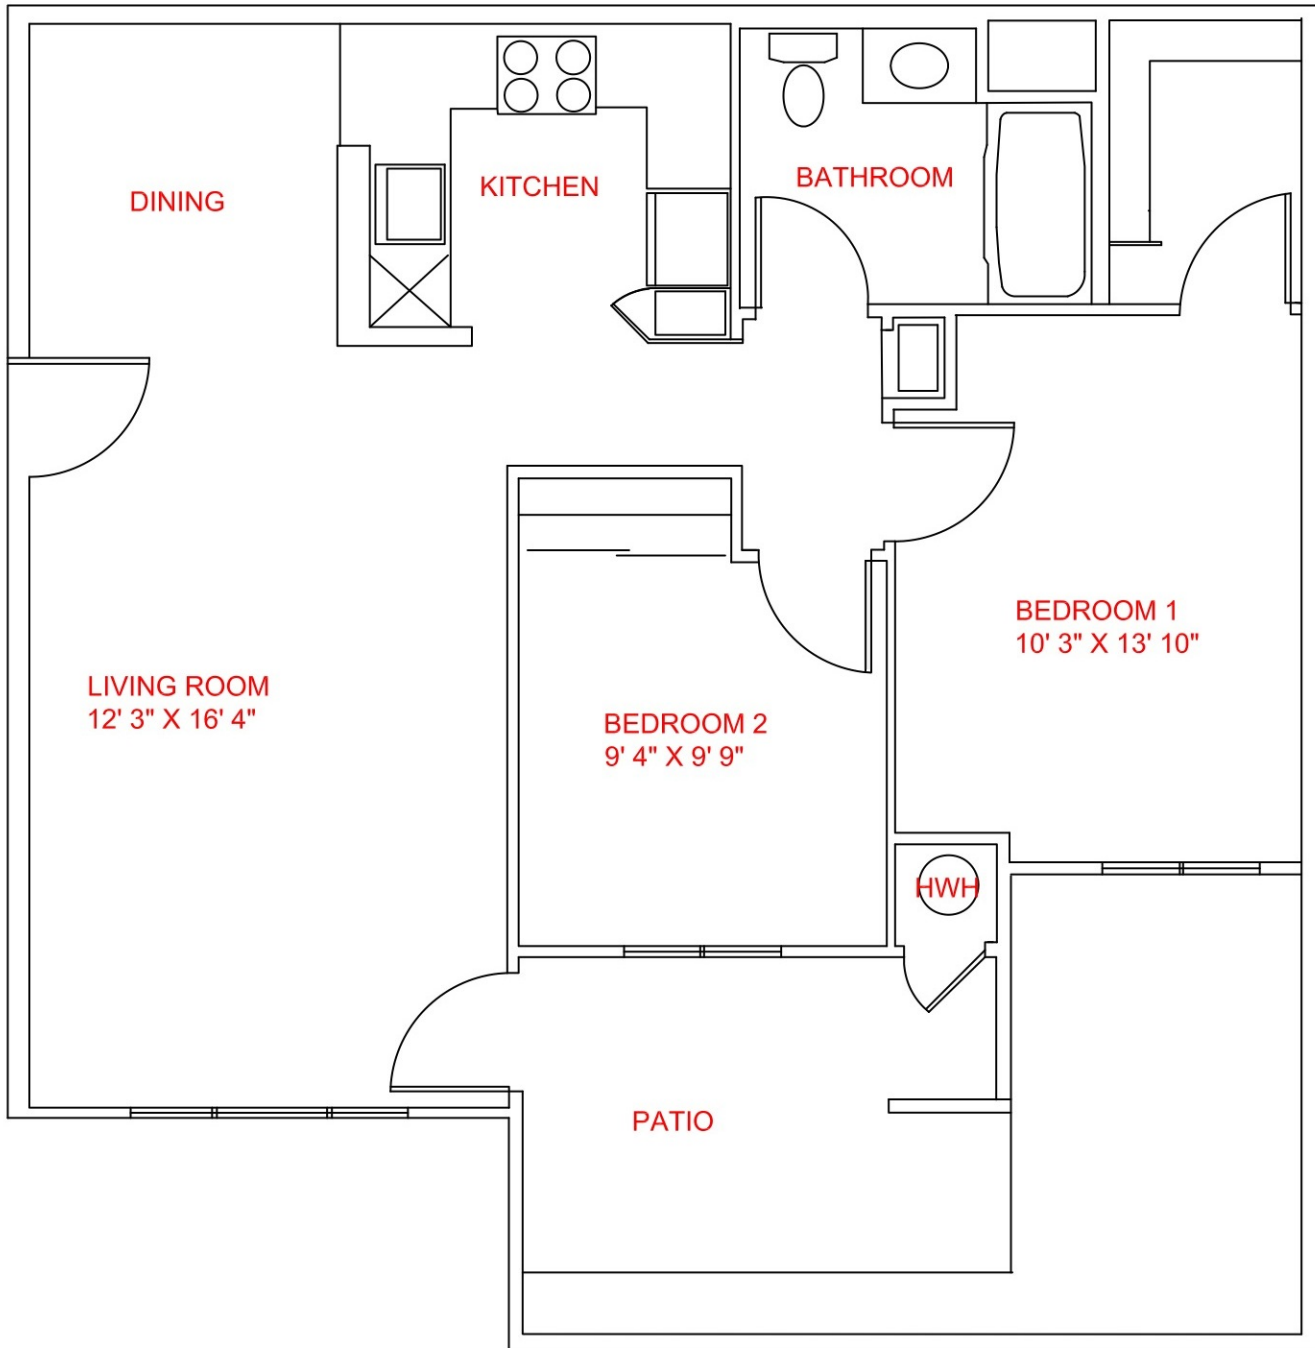

UNIT A - 2nd & 3rd FLR
TOTAL OF 64 UNITS @ 818 SF EACH

UNIT AH - 1st FLR (ACCESSIBLE)
TOTAL OF 3 UNITS @ 818 SF EACH

UNIT - C 1st FLOOR
32 UNITS @ 1072 SF EACH

UNIT - C 2nd FLOOR