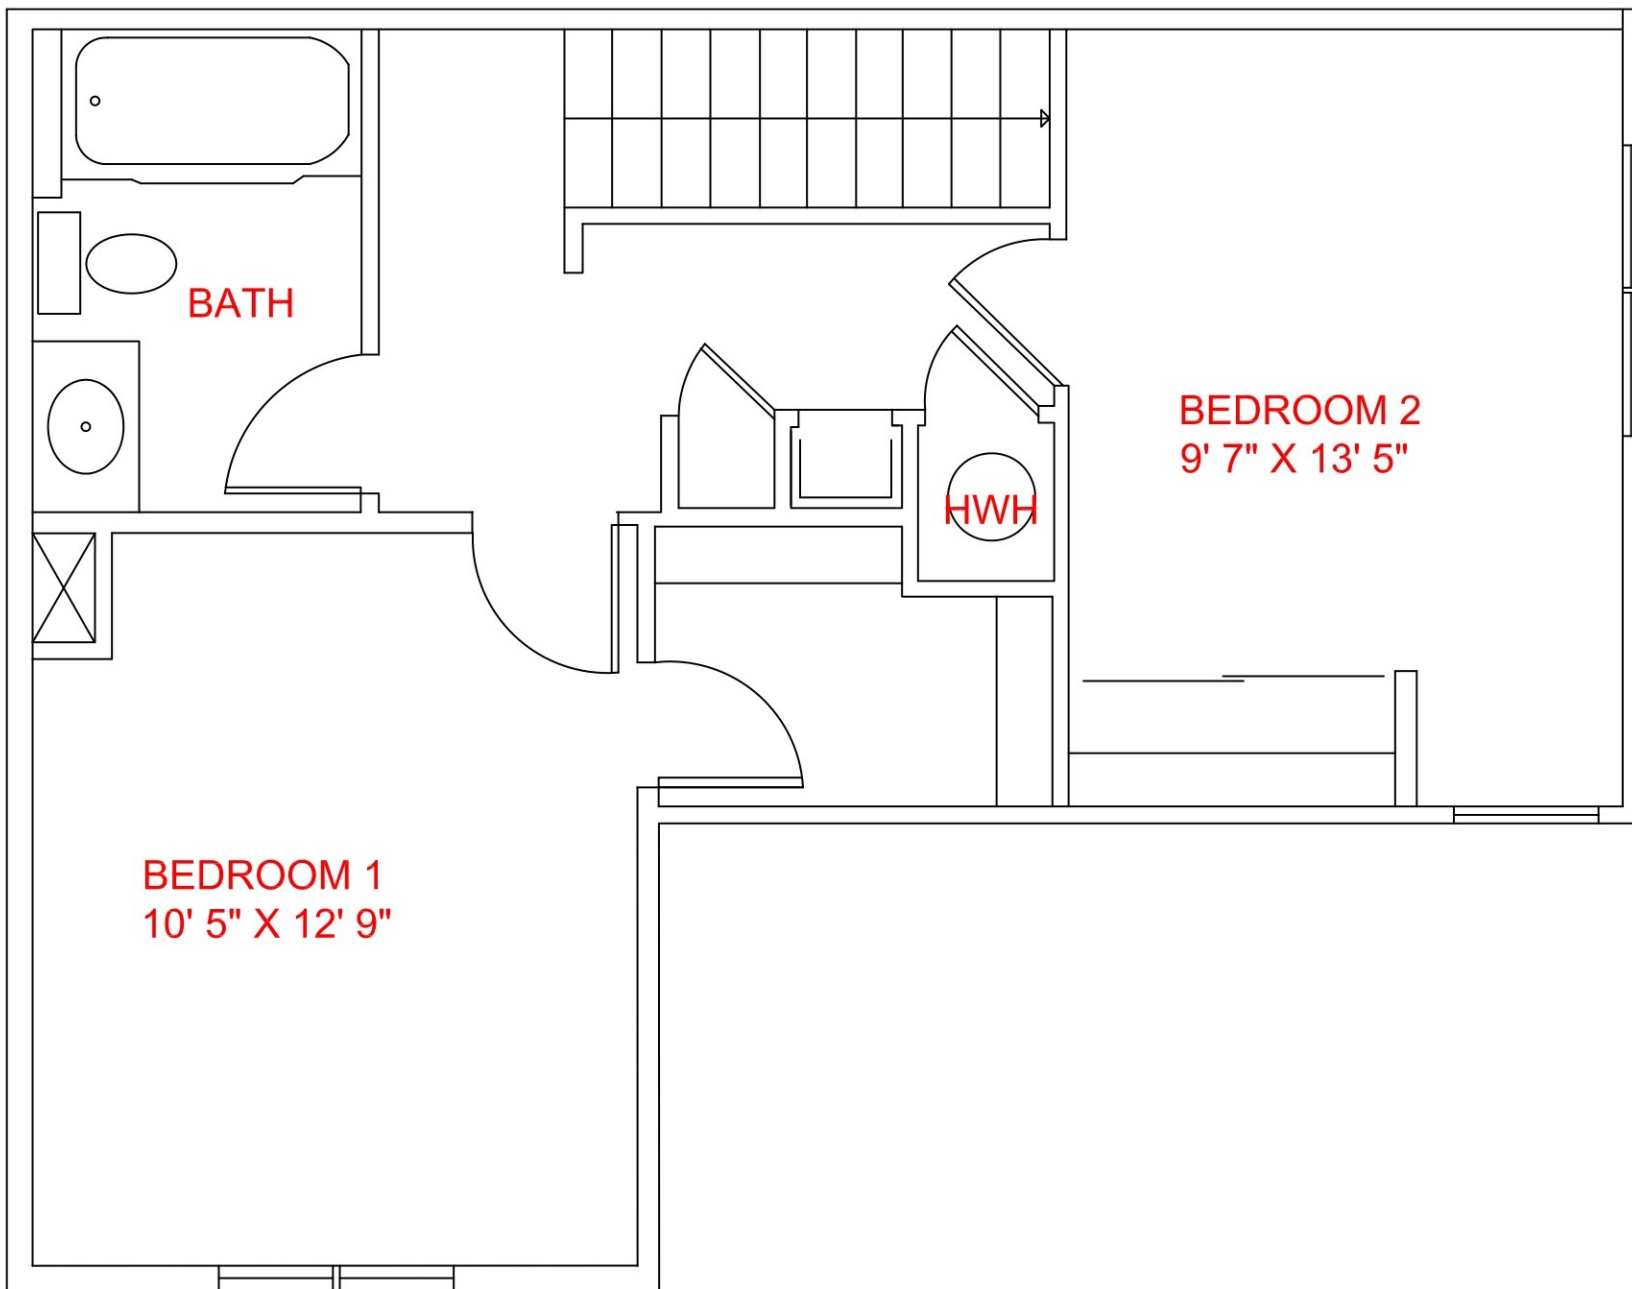

UNIT A - 2nd & 3rd FLR
TOTAL OF 64 UNITS @ 818 SF EACH

UNIT AH - 1st FLR (ACCESSIBLE)
TOTAL OF 3 UNITS @ 818 SF EACH

UNIT - C 1st FLOOR
32 UNITS @ 1072 SF EACH

UNIT - C 2nd FLOOR