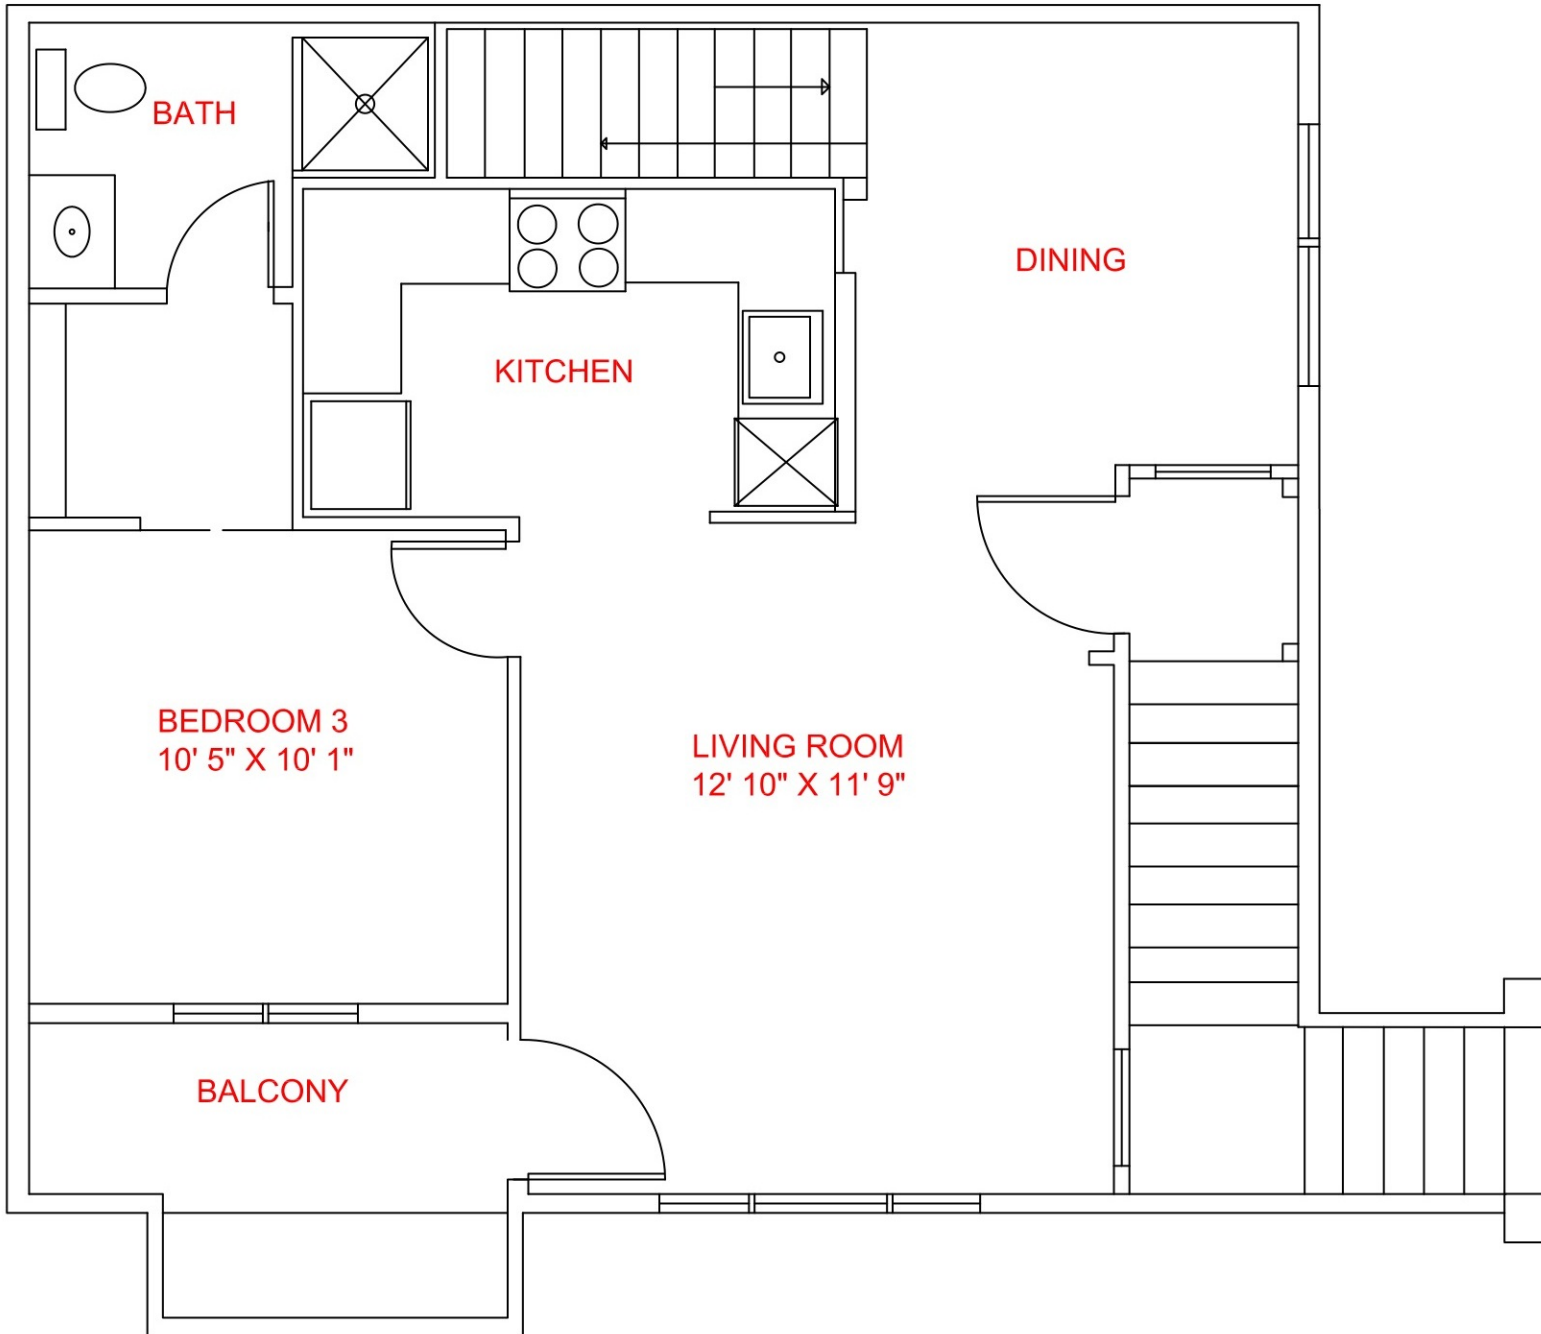

UNIT A - 2nd & 3rd FLR
TOTAL OF 64 UNITS @ 818 SF EACH

UNIT AH - 1st FLR (ACCESSIBLE)
TOTAL OF 3 UNITS @ 818 SF EACH

UNIT - C 1st FLOOR
32 UNITS @ 1072 SF EACH

UNIT - C 2nd FLOOR